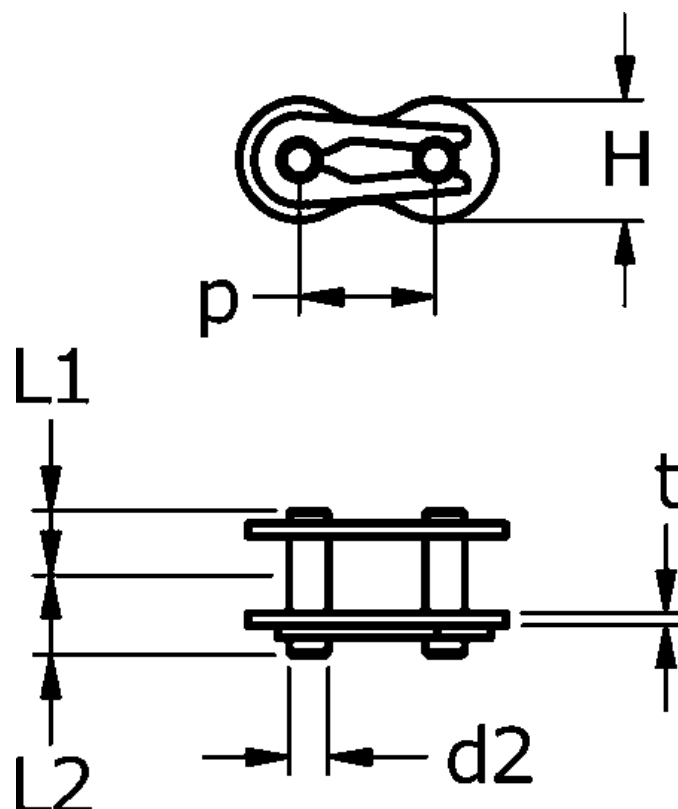

Article number: 61370235240002

Description: Tsubaki 16 B-1 Simplex connecting link with spring clip CL Neptune.

Note: 16 B-1

Measures

$d2 = 8.28$

$H = 21$

$L1 = 17.75$

$L2 = 19.95$

$P = 25.4$

$t = 3.2$